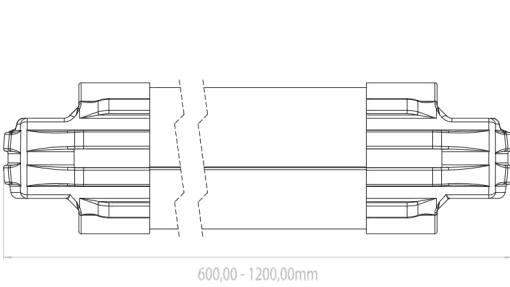

LO SERIE

INTERCOOLER® | **AC-DIRECT®**
HIGH PERFORMANCE COOLING SYSTEM | ALTERNATIVE CURRENT DIRECT DRIVER

DRIVERLESS®
REGULATION

Model No	Input Voltage	Power	Angle	Color/Kelvin	Luminous Flux (LED)	IP Rating	Dimensions (mm)	Cos ϕ	Weight/Kg
LO-600-15	220/240VAC	15W	120°	4000 ~ 6500	2400 Lumens	20/65*	L600,0 X Dia 60,0	>0,98	1,50
LO-1200-30	220/240VAC	30W	120°	4000 ~ 6500	3250 Lumens	20/65*	L1200,0 X Dia 60,0	>0,98	2,50
LO-1200-45	220/240VAC	45W	120°	4000 ~ 6500	4000 Lumens	20/65*	L1200,0 X Dia 60,0	>0,98	2,50
LO-1200-60	220/240VAC	60W	120°	4000 ~ 6500	5250 Lumens	20/65*	L1200,0 X Dia 60,0	>0,98	2,50

(*) Optional IP Rating

LIGHT DISTRIBUTION CURVE (LED)

LED AYDINLATMA / LED LIGHTING

- | İç ve Dış Aydınlatmalar
- | Indoor & Outdoor Lightings
- | Ofisler
- | Offices
- | Hotel & Restaurant
- | Garaj, Asansörler ve Otoparklar
- | Garages, Elevators and Parks
- | Mimari Aydınlatmalar
- | Architectural Lightings
- | Bahçe Aydınlatmaları
- | Garden Lightings

MADE IN TURKEY

johnsonled.com.tr