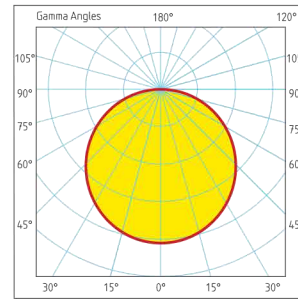

LIGHT DISTRIBUTION CURVE (LED)

LED AYDINLATMA / LED LIGHTING

- | İç ve Dış Aydınlatmalar
- | Indoor & Outdoor Lightings
- | Ofisler
- | Offices
- | Hotel & Restaurant
- | Garaj, Asansörler ve Otoparklar
- | Garages, Elevators and Parks
- | Mimari Aydınlatmalar
- | Architectural Lightings
- | Bahçe Aydınlatmaları
- | Garden Lightings

MADE IN TURKEY

johnsonled.com.tr