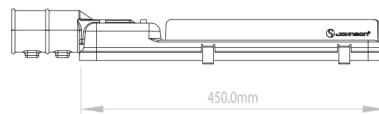

AG SERIE

INTERCOOLER® | **AC-DIRECT®**
HIGH PERFORMANCE COOLING SYSTEM | ALTERNATIVE CURRENT DIRECT DRIVER

DRIVERLESS®
REGULATION

Model No	Input Voltage	Power	Angle	Color/Kelvin	Luminous Flux (LED)	IP Rating	Dimensions (mm)	Cos ϕ	Weight/Kg
AG-9000	220/240 VAC	90W	120°	2000~6500	16000 Lumens	65	W450.0 X L215.0 X H60.0	>0,98	5,00