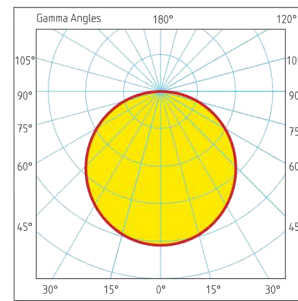

LIGHT DISTRIBUTION CURVE (LED)

LED AYDINLATMA / LED LIGHTING

- | İç ve Dış Aydınlatmalar
- | Indoor & Outdoor Lightings
- | Ofisler
- | Offices
- | Hotel & Restaurant
- | Garaj, Asansörler ve Otoparklar
- | Garages, Elevators and Parks
- | Mimari Aydınlatmalar
- | Architectural Lightings
- | Bahçe Aydınlatmaları
- | Garden Lightings

MADE IN TURKEY

johnsonled.com.tr