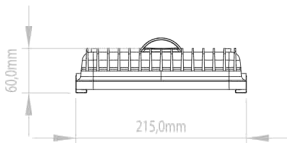

AG SERIE

INTERCOOLER® | **AC-DIRECT®**
HIGH PERFORMANCE COOLING SYSTEM | ALTERNATIVE CURRENT DIRECT DRIVER

DRIVERLESS®
REGULATION

Model No	Input Voltage	Power	Angle	Color/Kelvin	Luminous Flux (LED)	IP Rating	Dimensions (mm)	Cos ϕ	Weight/Kg
AG-9000	220/240 VAC	90W	120°	2000~6500	16000 Lumens	65	W450.0 X L215.0 X H60.0	>0,98	5,00