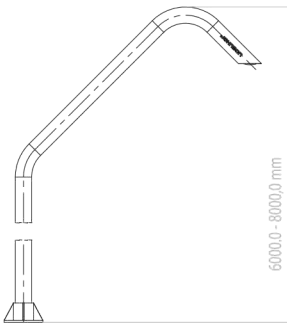

### ARX SERIE

**INTERCOOLER®** | **AC-DIRECT®**  
HIGH PERFORMANCE COOLING SYSTEM | ALTERNATIVE CURRENT DIRECT DRIVER

**DRIVERLESS®**  
**REGULATION**

Model No	Input Voltage	Power	Angle	Color/Kelvin	Luminous Flux (LED)	IP Rating	Dimensions (mm)	Cos $\phi$	Weight/Kg
ARX-6000	220/240VAC	100W	120°	4000-5000-6500	15000 Lumens	66	Dia 170.0 X L6000.0	>0,98	100,00

#### LIGHT DISTRIBUTION CURVE (LED)