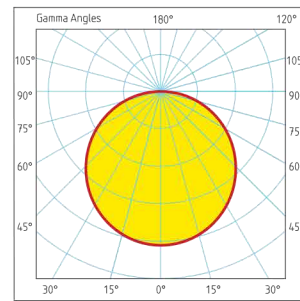

### ARX SERIE

**INTERCOOLER®** | **AC-DIRECT®**  
HIGH PERFORMANCE COOLING SYSTEM | ALTERNATIVE CURRENT DIRECT DRIVER

**DRIVERLESS®**  
**REGULATION**

Model No	Input Voltage	Power	Angle	Color/Kelvin	Luminous Flux (LED)	IP Rating	Dimensions (mm)	Cos $\phi$	Weight/Kg
ARX-6000	220/240VAC	100W	120°	4000-5000-6500	15000 Lumens	66	Dia 170.0 X L6000.0	>0,98	100,00

#### LIGHT DISTRIBUTION CURVE (LED)