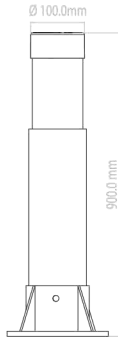

ARC SERIE

AC-DIRECT®
ALTERNATIVE CURRENT DIRECT DRIVER

DRIVERLESS®
REGULATION

Model No	Input Voltage	Power	Angle	Color/Kelvin	Luminous Flux (LED)	IP Rating	Dimensions (mm)	Cos ϕ	Weight/Kg
ARC-90	220/240VAC	10W	360°	2000 ~ 6500	1250 Lumens	65	DIA 100.0 X H900.0	>0,98	6,00