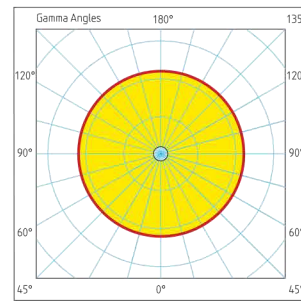

LIGHT DISTRIBUTION CURVE (LED)

LED AYDINLATMA / LED LIGHTING

- | İç ve Dış Aydınlatmalar
- | Indoor & Outdoor Lightings
- | Ofisler
- | Offices
- | Hotel & Restaurant
- | Garaj, Asansörler ve Otoparklar
- | Garages, Elevators and Parks
- | Mimari Aydınlatmalar
- | Architectural Lightings
- | Bahçe Aydınlatmaları
- | Garden Lightings

MADE IN TURKEY

johnsonled.com.tr