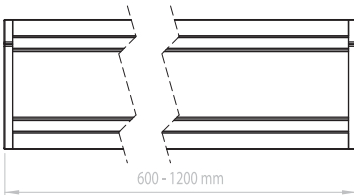

LED LIGHTING

- | Indoor & Outdoor Lightings
- | Offices
- | Hotel & Restaurant
- | Garages, Elevators and Parks
- | Architectural Lightings
- | Garden Lightings

LRX SERIE

Model No	Input Voltage	Power	Angle	Color/Kelvin	Luminous Flux (LED)	IP Rating	Dimensions (mm)	Cos Φ	Weight/Kg
LRX-600	220/240VAC	30W	90°	3000-4000-5000	4000 Lumens	20	W60.0 X L600.0 X H30.0	>0,98	0,75
LRX-1200	220/240VAC	60W	90°	3000-4000-5000	8000 Lumens	20	W60.0 X L1200.0 X H30.0	>0,98	0,75