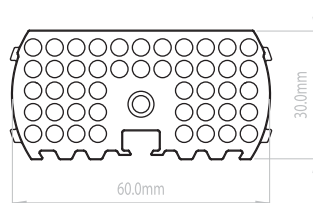

LED LIGHTING

- | Indoor & Outdoor Lightings
- | Offices
- | Hotel & Restaurant
- | Garages, Elevators and Parks
- | Architectural Lightings
- | Garden Lightings

LRX SERIE

Model No	Input Voltage	Power	Angle	Color/Kelvin	Luminous Flux (LED)	IP Rating	Dimensions (mm)	Cos Φ	Weight/Kg
LRX-600	220/240VAC	30W	90°	3000-4000-5000	4000 Lumens	20	W60.0 X L600.0 X H30.0	>0,98	0,75
LRX-1200	220/240VAC	60W	90°	3000-4000-5000	8000 Lumens	20	W60.0 X L1200.0 X H30.0	>0,98	0,75