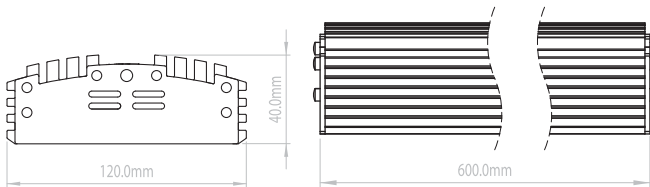

LED LIGHTING

- | Indoor & Outdoor Lightings
- | Offices
- | Hotel & Restaurant
- | Garages, Elevators and Parks
- | Architectural Lightings
- | Garden Lightings

JP-600

Model No	Input Voltage	Power	Angle	Color/Kelvin	Luminous Flux (LED)	IP Rating	Dimensions (mm)	Cos Φ	Weight/Kg
JP-600	220/240 VAC	100W	120°	3000-5000-6500	16000 Lumens	66	W120.0 X L600.0 X H40.0	>0,98	6,00
JP-600-A	12~48 VDC	100W	120°	3000-5000-6500	16000 Lumens	66	W120.0 X L600.0 X H40.0	>0,98	6,00