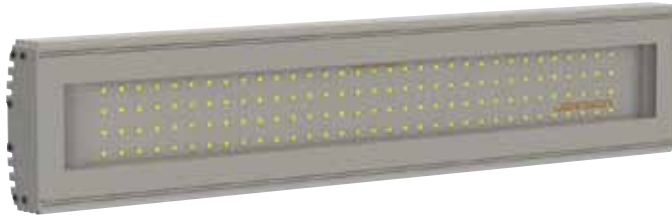

A Company of Sultanlar Group

JOHNSON LED VISION®

PROFESSIONAL LED LIGHTINGS AND ENGINEERING